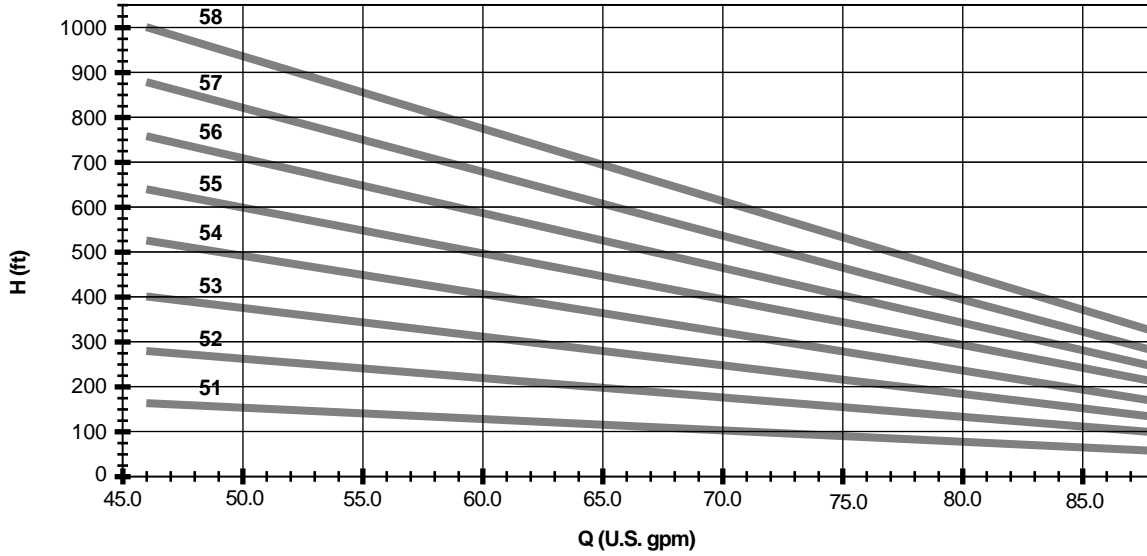

3 SC-Series Model Selection

SC50 SERIES - 1450 RPM

GRAPH 1

GRAPH 2

GRAPH 3