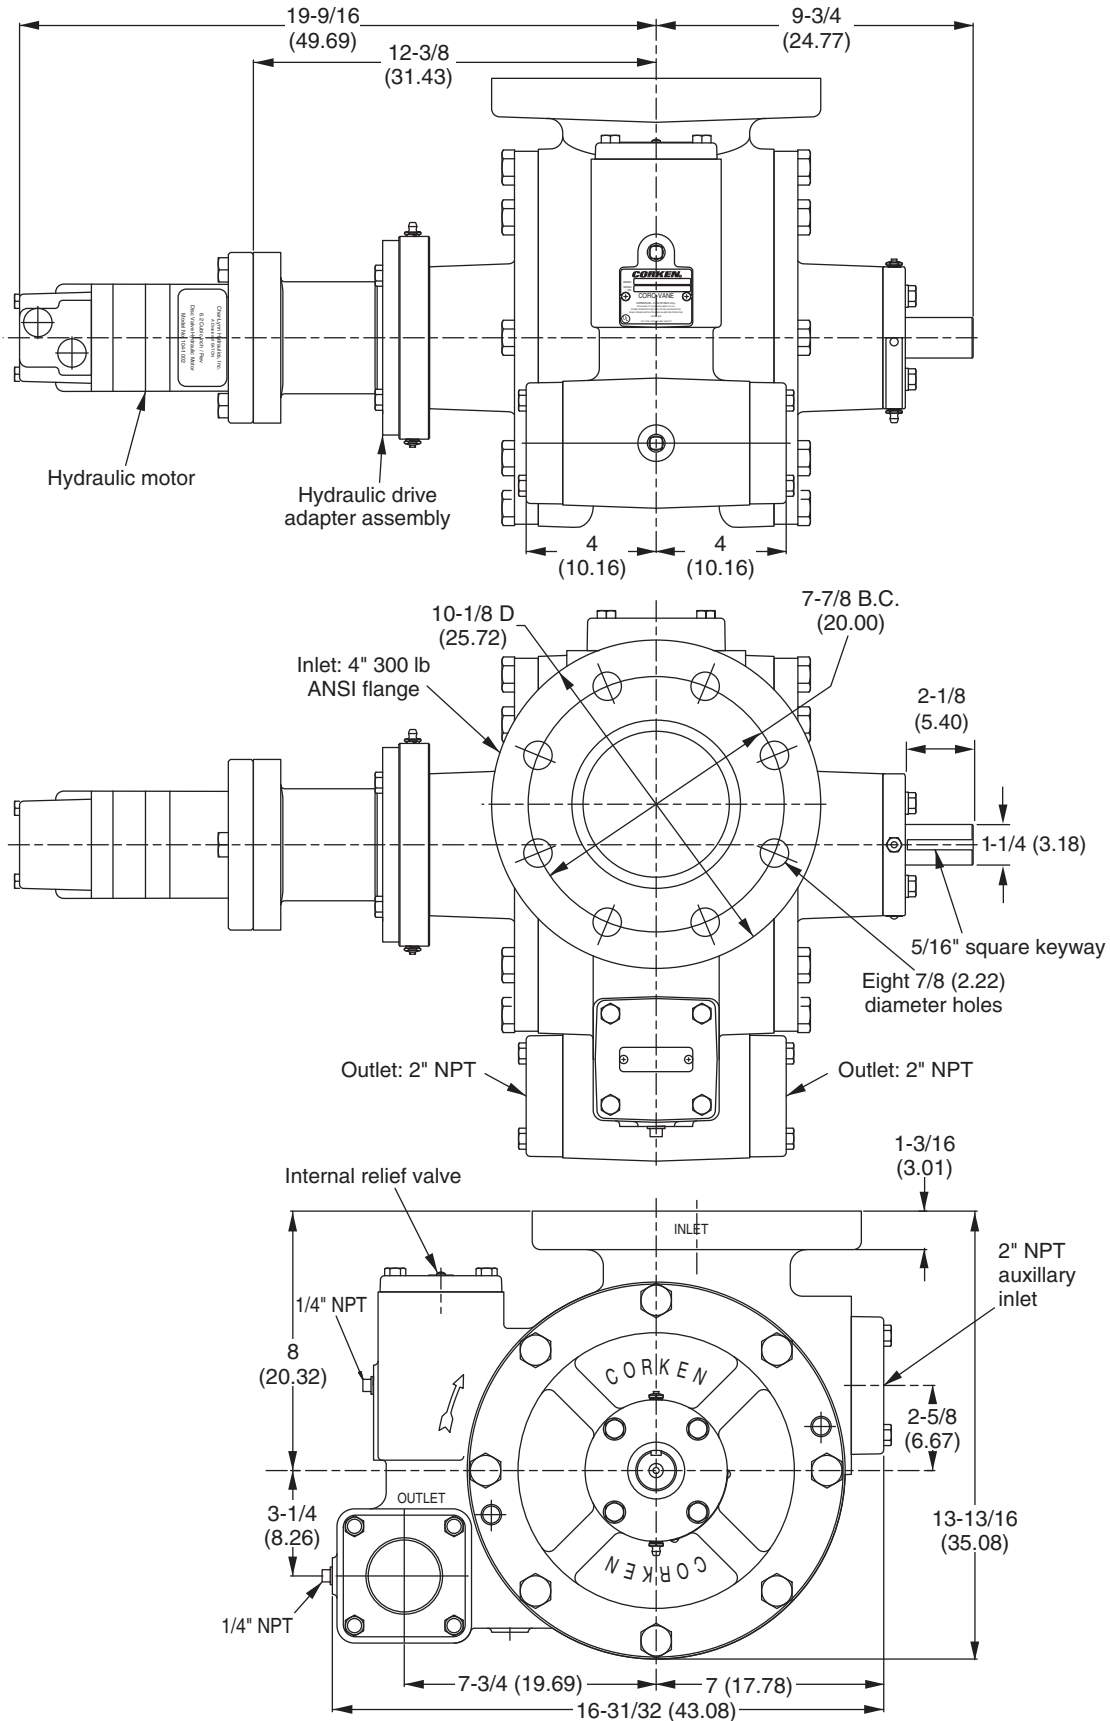

Appendix D—Outline Dimensions for Model Z2000

All dimensions are in inches (centimeters).

Appendix D—Outline Dimensions for Model Z3200

All dimensions are in inches (centimeters).

Appendix D—Outline Dimensions for Model Z3500

All dimensions are in inches (centimeters).

Appendix D—Outline Dimensions for Model Z4200

All dimensions are in inches (centimeters).

Appendix D—Outline Dimensions for Model Z4500

All dimensions are in inches (centimeters).

Appendix D—Outline Dimensions for Model ZH2000

All dimensions are in inches (centimeters).

Appendix D—Outline Dimensions for Model ZH3200

All dimensions are in inches (centimeters).

Appendix D—Outline Dimensions for Model ZH4200

All dimensions are in inches (centimeters).

Appendix D—Outline Dimensions for Z3500–103 Mounting

All dimensions are in inches (centimeters).

Appendix D—Outline Dimensions for Z4500–103 Mounting

All dimensions are in inches (centimeters).