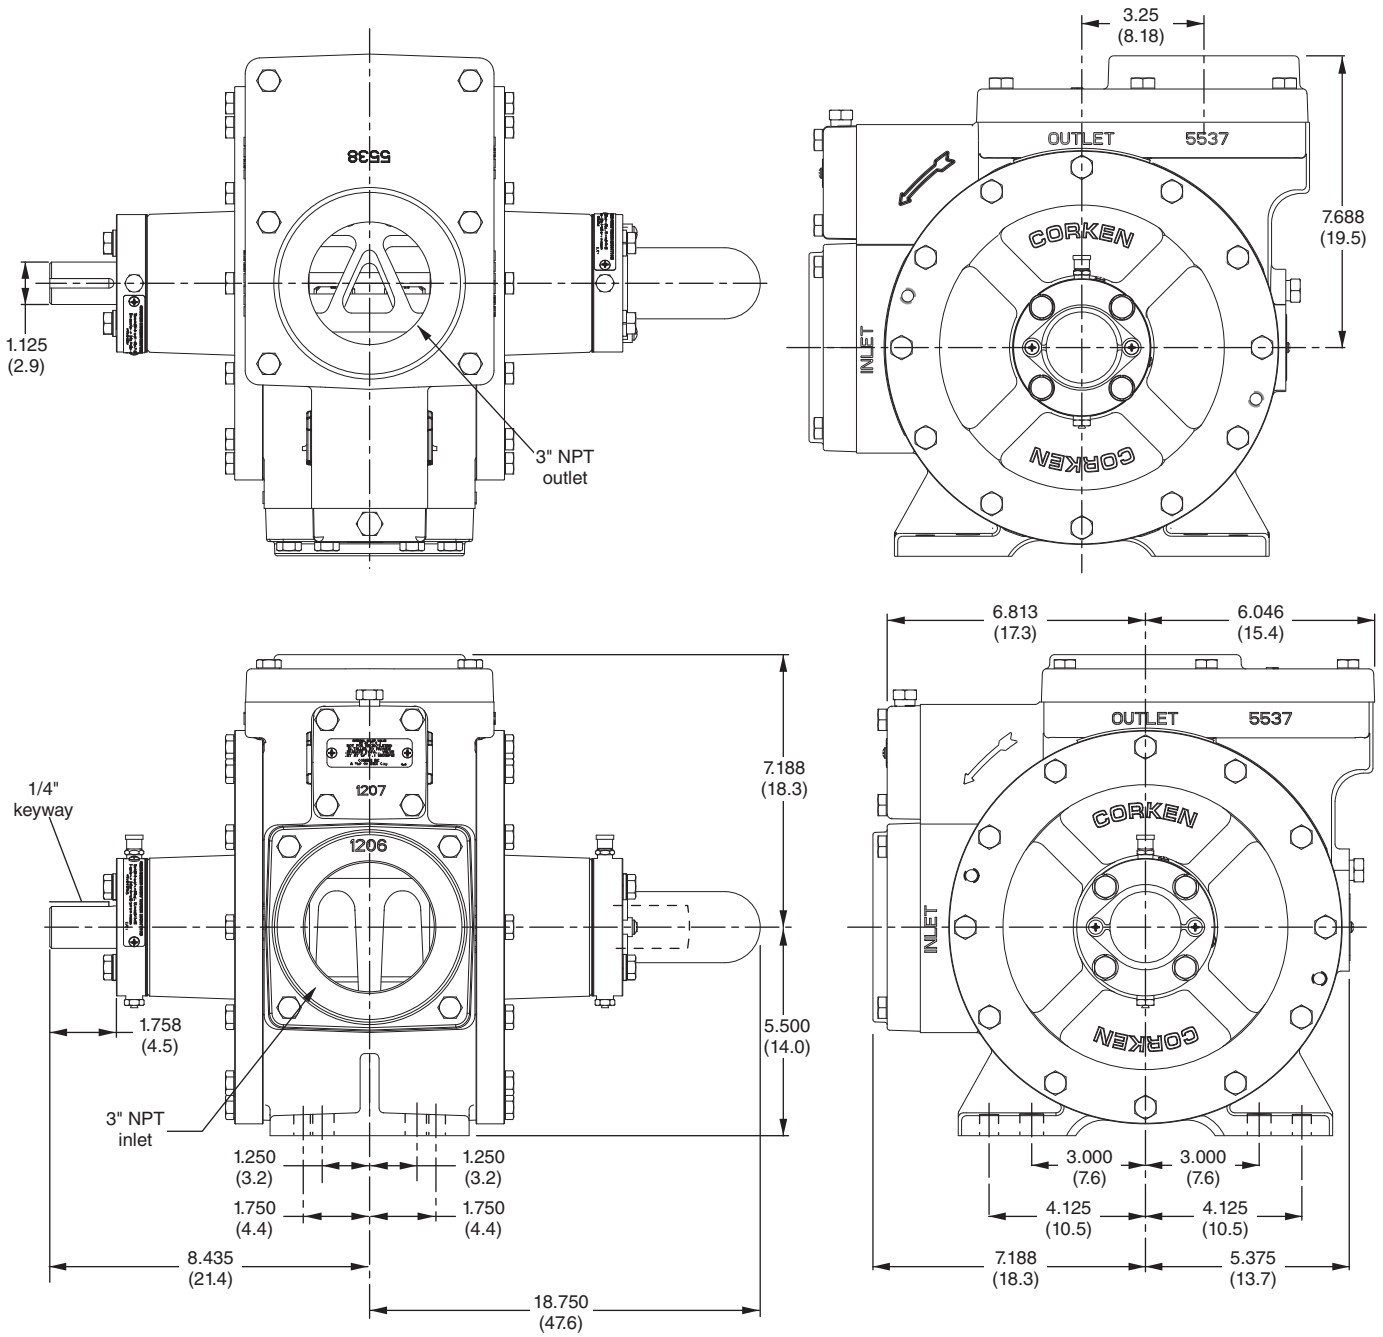

Appendix D—Outline Dimensions for Model Z2000

All dimensions are in inches (centimeters).

Appendix D—Outline Dimensions for Model Z3200

All dimensions are in inches (centimeters).

Appendix D—Outline Dimensions for Model Z3500

All dimensions are in inches (centimeters).

Appendix D—Outline Dimensions for Model Z4200

All dimensions are in inches (centimeters).

Appendix D—Outline Dimensions for Model Z4500

All dimensions are in inches (centimeters).

Appendix D—Outline Dimensions for Model ZH2000

All dimensions are in inches (centimeters).

Appendix D—Outline Dimensions for Model ZH3200

All dimensions are in inches (centimeters).

Appendix D—Outline Dimensions for Model ZH4200

All dimensions are in inches (centimeters).

Appendix D—Outline Dimensions for Z3500–103 Mounting

All dimensions are in inches (centimeters).

Appendix D—Outline Dimensions for Z4500–103 Mounting

All dimensions are in inches (centimeters).