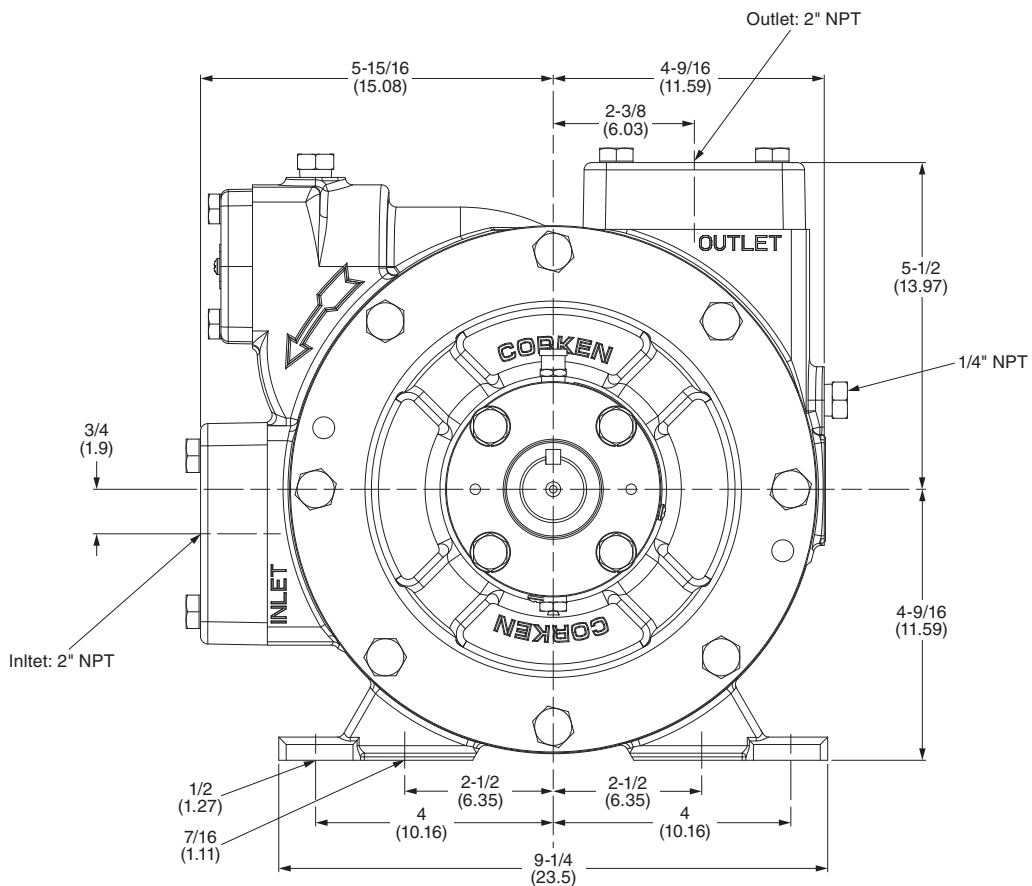

Appendix D—Outline Dimensions for Model Z2000

All dimensions are in inches (centimeters).

Appendix D—Outline Dimensions for Model Z3200

All dimensions are in inches (centimeters).

Appendix D—Outline Dimensions for Model Z3500

All dimensions are in inches (centimeters).

Appendix D—Outline Dimensions for Model Z4200

All dimensions are in inches (centimeters).

Appendix D—Outline Dimensions for Model Z4500

All dimensions are in inches (centimeters).

Appendix D—Outline Dimensions for Model ZH2000

All dimensions are in inches (centimeters).

Appendix D—Outline Dimensions for Model ZH3200

All dimensions are in inches (centimeters).

Appendix D—Outline Dimensions for Model ZH4200

All dimensions are in inches (centimeters).

Appendix D—Outline Dimensions for Z3500–103 Mounting

All dimensions are in inches (centimeters).

Appendix D—Outline Dimensions for Z4500–103 Mounting

All dimensions are in inches (centimeters).