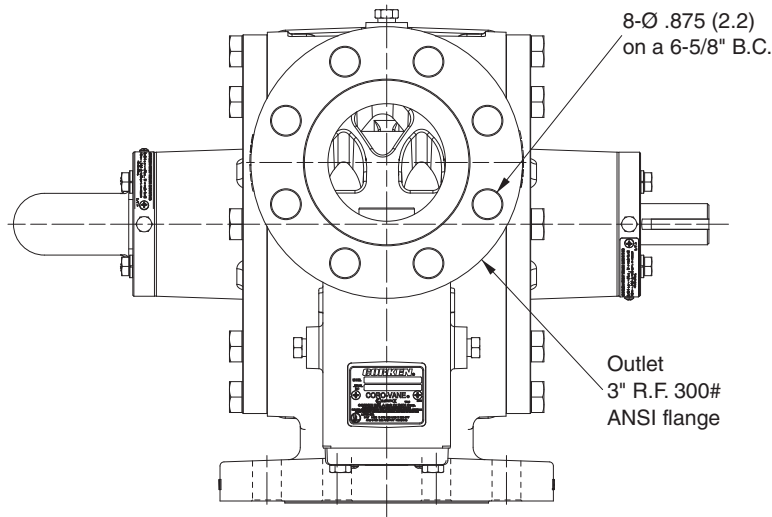

Appendix D—Outline Dimensions for Model Z2000

All dimensions are in inches (centimeters).

Appendix D—Outline Dimensions for Model Z3200

All dimensions are in inches (centimeters).

Appendix D—Outline Dimensions for Model Z3500

All dimensions are in inches (centimeters).

Appendix D—Outline Dimensions for Model Z4200

All dimensions are in inches (centimeters).

Appendix D—Outline Dimensions for Model Z4500

All dimensions are in inches (centimeters).

Appendix D—Outline Dimensions for Model ZH2000

All dimensions are in inches (centimeters).

Appendix D—Outline Dimensions for Model ZH3200

All dimensions are in inches (centimeters).

Appendix D—Outline Dimensions for Model ZH4200

All dimensions are in inches (centimeters).

Appendix D—Outline Dimensions for Z3500–103 Mounting

All dimensions are in inches (centimeters).

Appendix D—Outline Dimensions for Z4500–103 Mounting

All dimensions are in inches (centimeters).