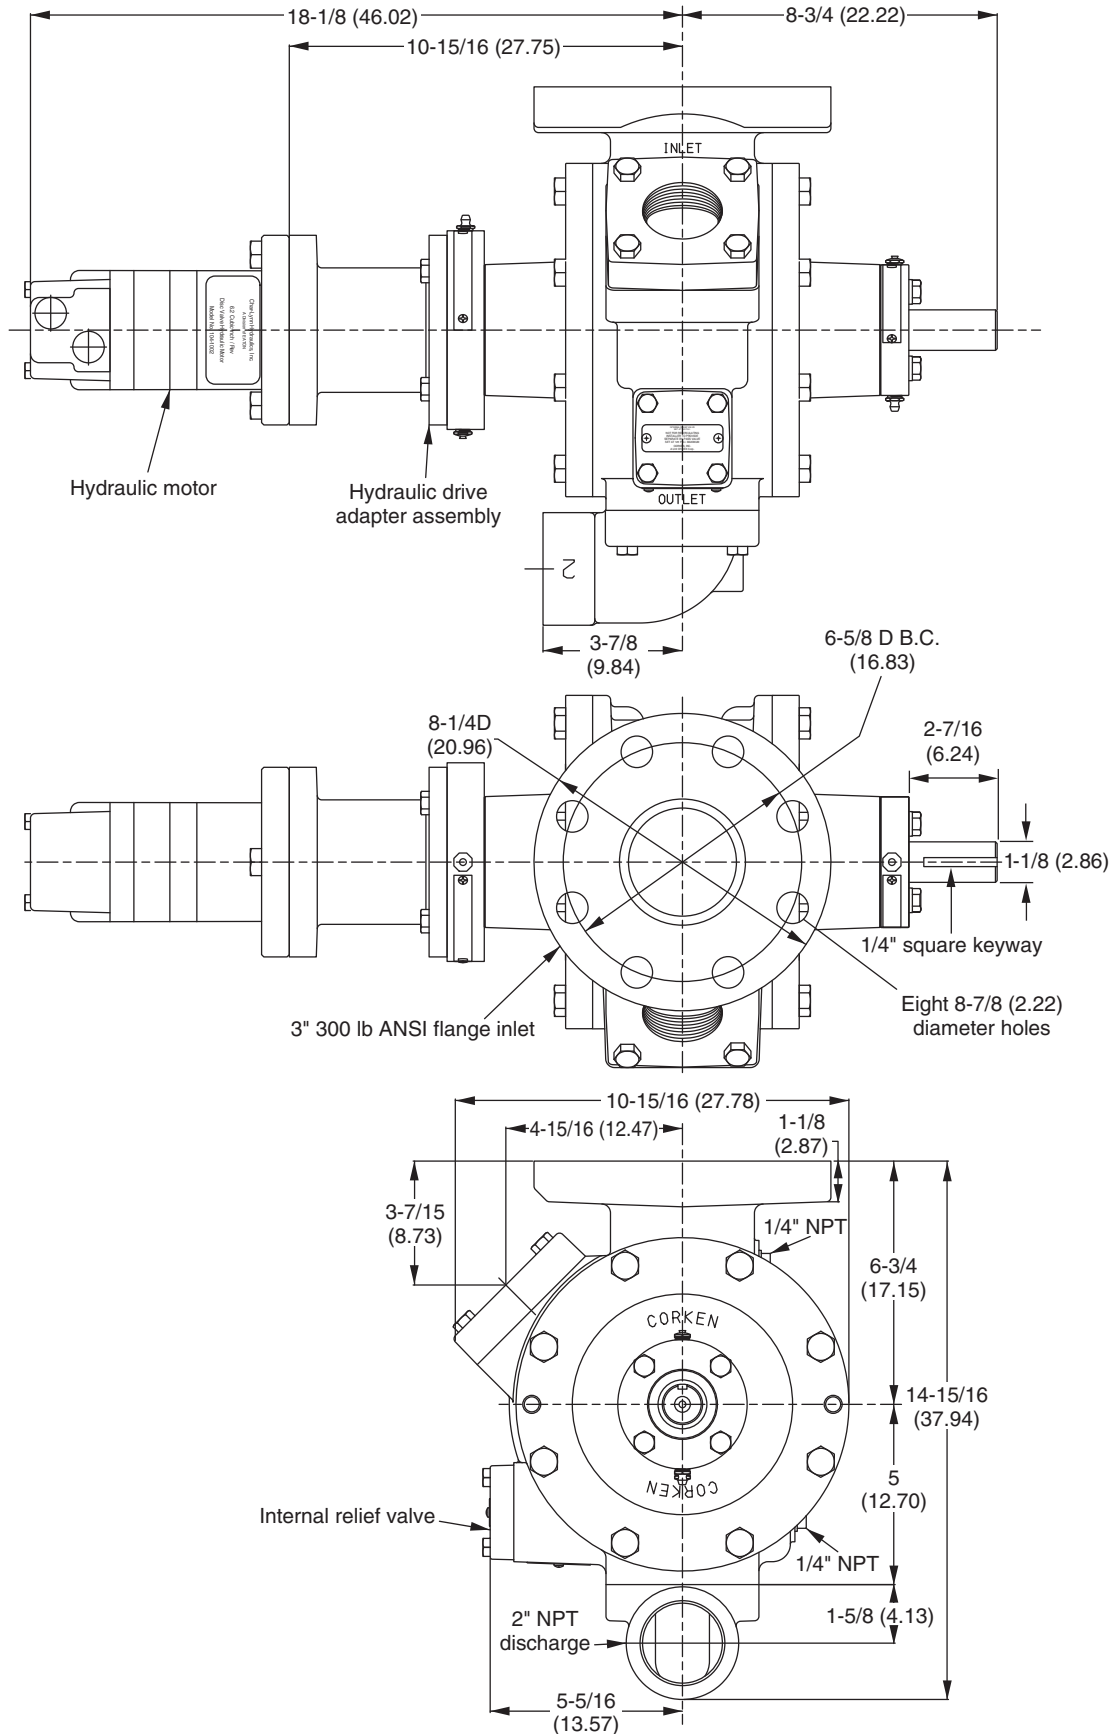

Appendix D—Outline Dimensions for Model Z2000

All dimensions are in inches (centimeters).

Appendix D—Outline Dimensions for Model Z3200

All dimensions are in inches (centimeters).

Appendix D—Outline Dimensions for Model Z3500

All dimensions are in inches (centimeters).

Appendix D—Outline Dimensions for Model Z4200

All dimensions are in inches (centimeters).

Appendix D—Outline Dimensions for Model Z4500

All dimensions are in inches (centimeters).

Appendix D—Outline Dimensions for Model ZH2000

All dimensions are in inches (centimeters).

Appendix D—Outline Dimensions for Model ZH3200

All dimensions are in inches (centimeters).

Appendix D—Outline Dimensions for Model ZH4200

All dimensions are in inches (centimeters).

Appendix D—Outline Dimensions for Z3500–103 Mounting

All dimensions are in inches (centimeters).

Appendix D—Outline Dimensions for Z4500–103 Mounting

All dimensions are in inches (centimeters).