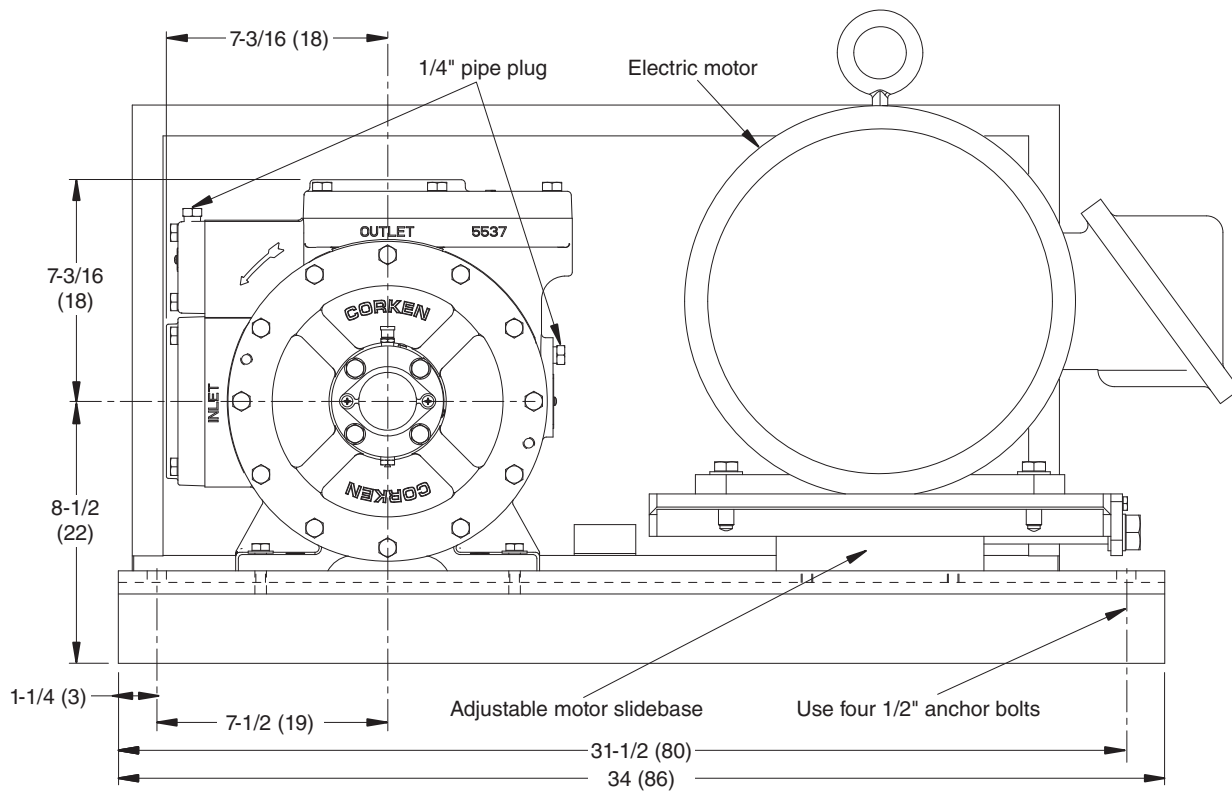

All dimensions are in inches (centimeters).

Appendix D—Outline Dimensions for Model Z4200

All dimensions are in inches (centimeters).

Appendix D—Outline Dimensions for Model Z4500

All dimensions are in inches (centimeters).

Appendix D—Outline Dimensions for Model ZH2000

All dimensions are in inches (centimeters).

Appendix D—Outline Dimensions for Model ZH3200

All dimensions are in inches (centimeters).

Appendix D—Outline Dimensions for Model ZH4200

All dimensions are in inches (centimeters).

Appendix D—Outline Dimensions for Z3500–103 Mounting

All dimensions are in inches (centimeters).

Appendix D—Outline Dimensions for Z4500–103 Mounting

All dimensions are in inches (centimeters).