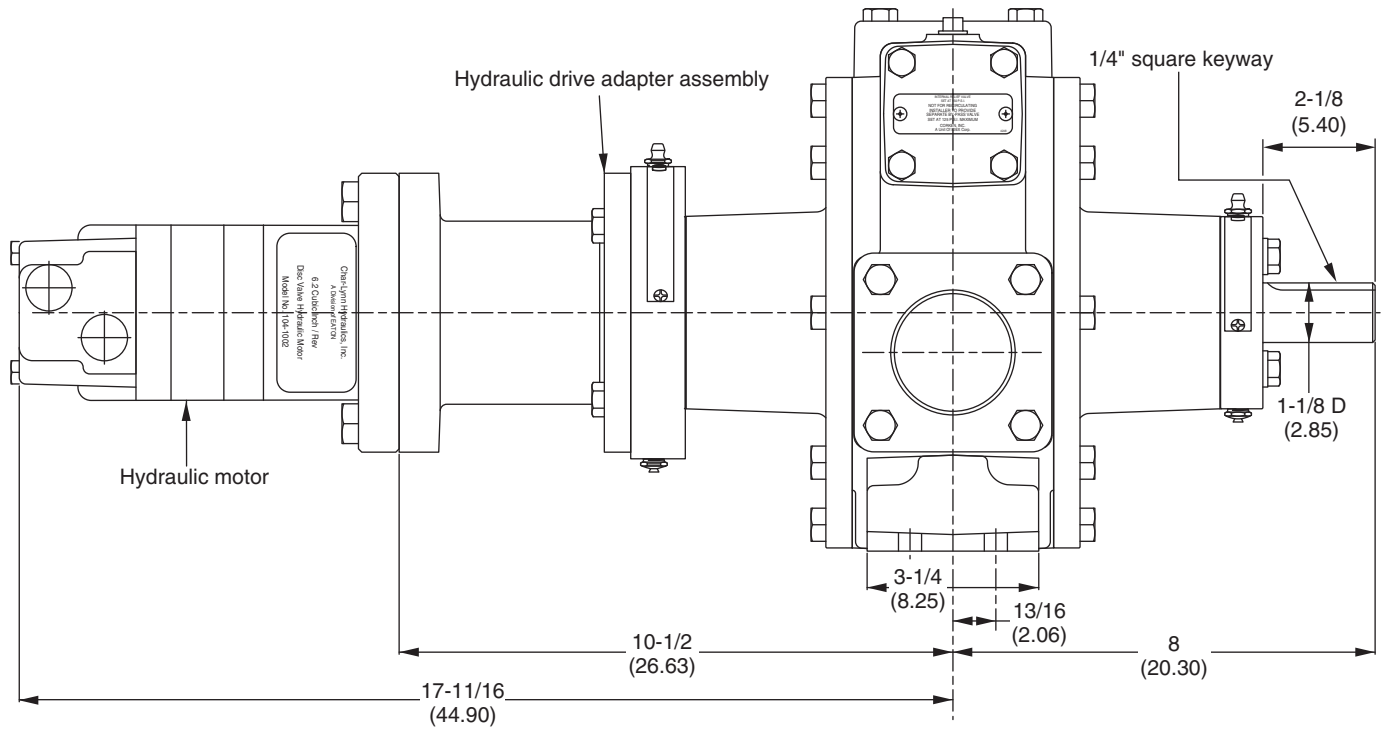

Appendix D—Outline Dimensions for Model Z2000

All dimensions are in inches (centimeters).

Appendix D—Outline Dimensions for Model Z3200

All dimensions are in inches (centimeters).

Appendix D—Outline Dimensions for Model Z3500

All dimensions are in inches (centimeters).

Appendix D—Outline Dimensions for Model Z4200

All dimensions are in inches (centimeters).

Appendix D—Outline Dimensions for Model Z4500

All dimensions are in inches (centimeters).

Appendix D—Outline Dimensions for Model ZH2000

All dimensions are in inches (centimeters).

Appendix D—Outline Dimensions for Model ZH3200

All dimensions are in inches (centimeters).

Appendix D—Outline Dimensions for Model ZH4200

All dimensions are in inches (centimeters).

Appendix D—Outline Dimensions for Z3500–103 Mounting

All dimensions are in inches (centimeters).

Appendix D—Outline Dimensions for Z4500–103 Mounting

All dimensions are in inches (centimeters).