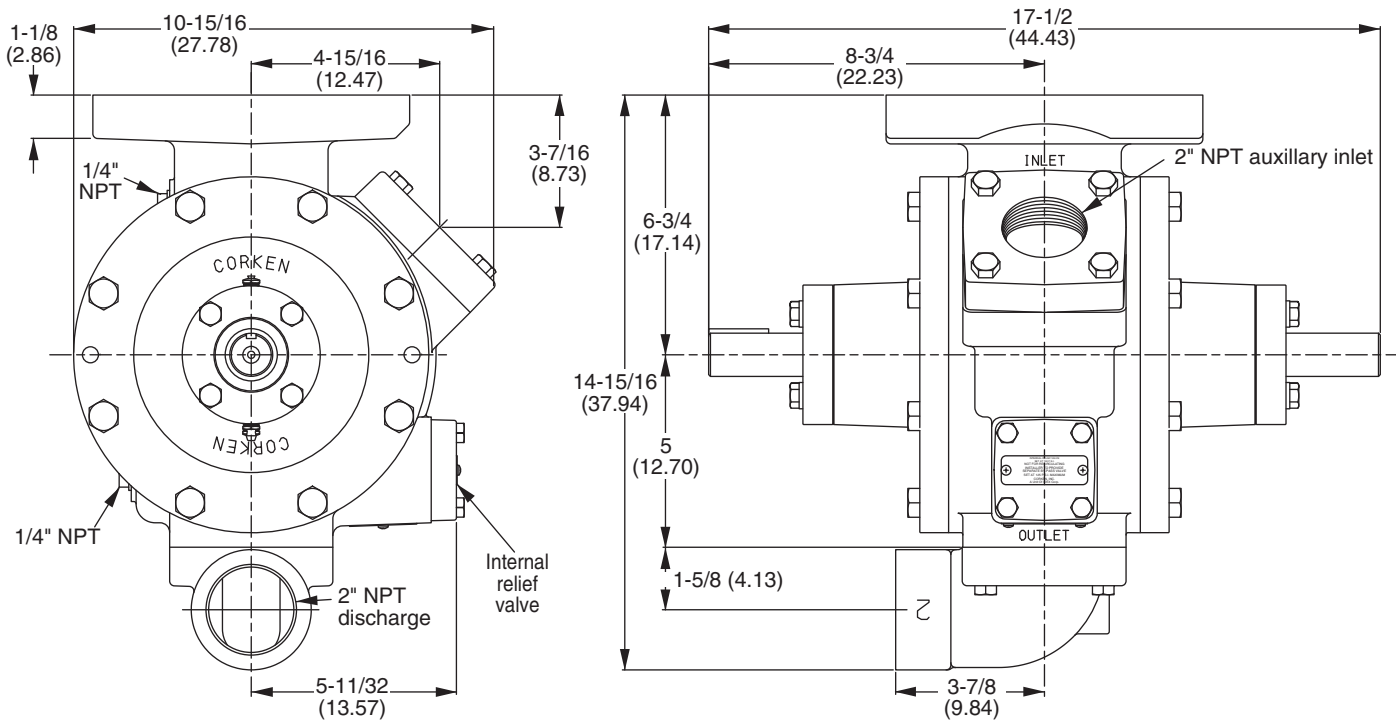

Appendix D—Outline Dimensions for Model Z2000

All dimensions are in inches (centimeters).

Appendix D—Outline Dimensions for Model Z3200

All dimensions are in inches (centimeters).

Appendix D—Outline Dimensions for Model Z3500

All dimensions are in inches (centimeters).

Appendix D—Outline Dimensions for Model Z4200

All dimensions are in inches (centimeters).

Appendix D—Outline Dimensions for Model Z4500

All dimensions are in inches (centimeters).

Appendix D—Outline Dimensions for Model ZH2000

All dimensions are in inches (centimeters).

Appendix D—Outline Dimensions for Model ZH3200

All dimensions are in inches (centimeters).

Appendix D—Outline Dimensions for Model ZH4200

All dimensions are in inches (centimeters).

Appendix D—Outline Dimensions for Z3500–103 Mounting

All dimensions are in inches (centimeters).

Appendix D—Outline Dimensions for Z4500–103 Mounting

All dimensions are in inches (centimeters).