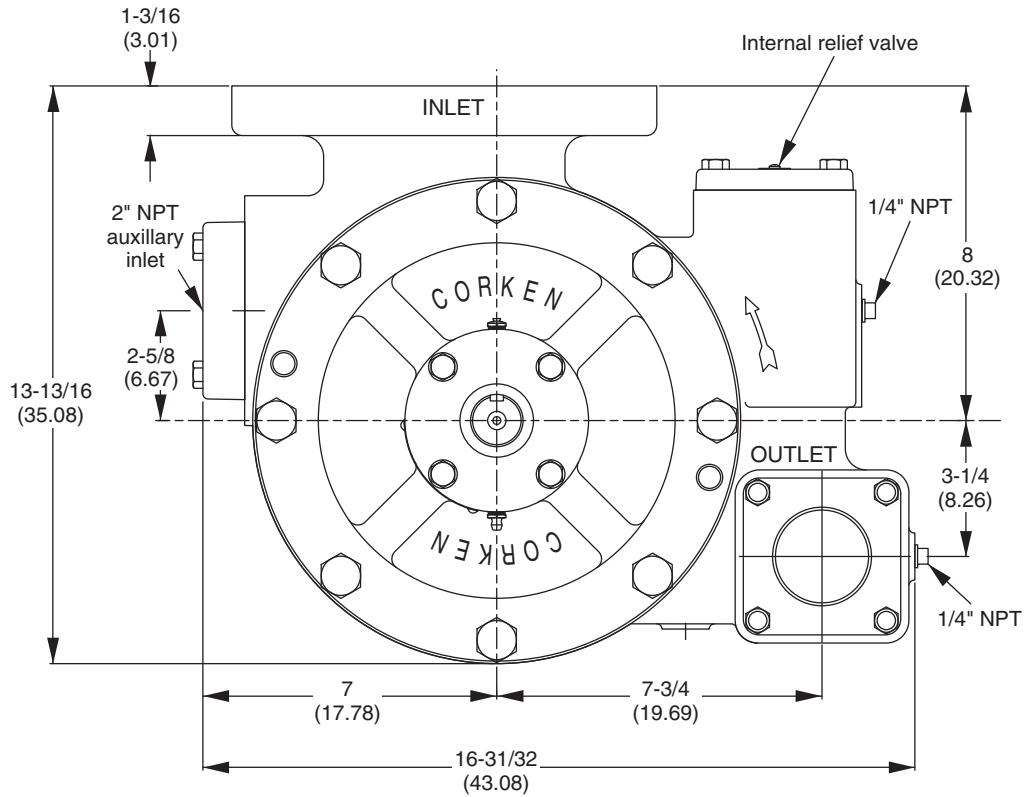

Appendix D—Outline Dimensions for Model Z2000

All dimensions are in inches (centimeters).

Appendix D—Outline Dimensions for Model Z3200

All dimensions are in inches (centimeters).

Appendix D—Outline Dimensions for Model Z3500

All dimensions are in inches (centimeters).

Appendix D—Outline Dimensions for Model Z4200

All dimensions are in inches (centimeters).

Appendix D—Outline Dimensions for Model Z4500

All dimensions are in inches (centimeters).

Appendix D—Outline Dimensions for Model ZH2000

All dimensions are in inches (centimeters).

Appendix D—Outline Dimensions for Model ZH3200

All dimensions are in inches (centimeters).

Appendix D—Outline Dimensions for Model ZH4200

All dimensions are in inches (centimeters).

Appendix D—Outline Dimensions for Z3500–103 Mounting

All dimensions are in inches (centimeters).

Appendix D—Outline Dimensions for Z4500–103 Mounting

All dimensions are in inches (centimeters).