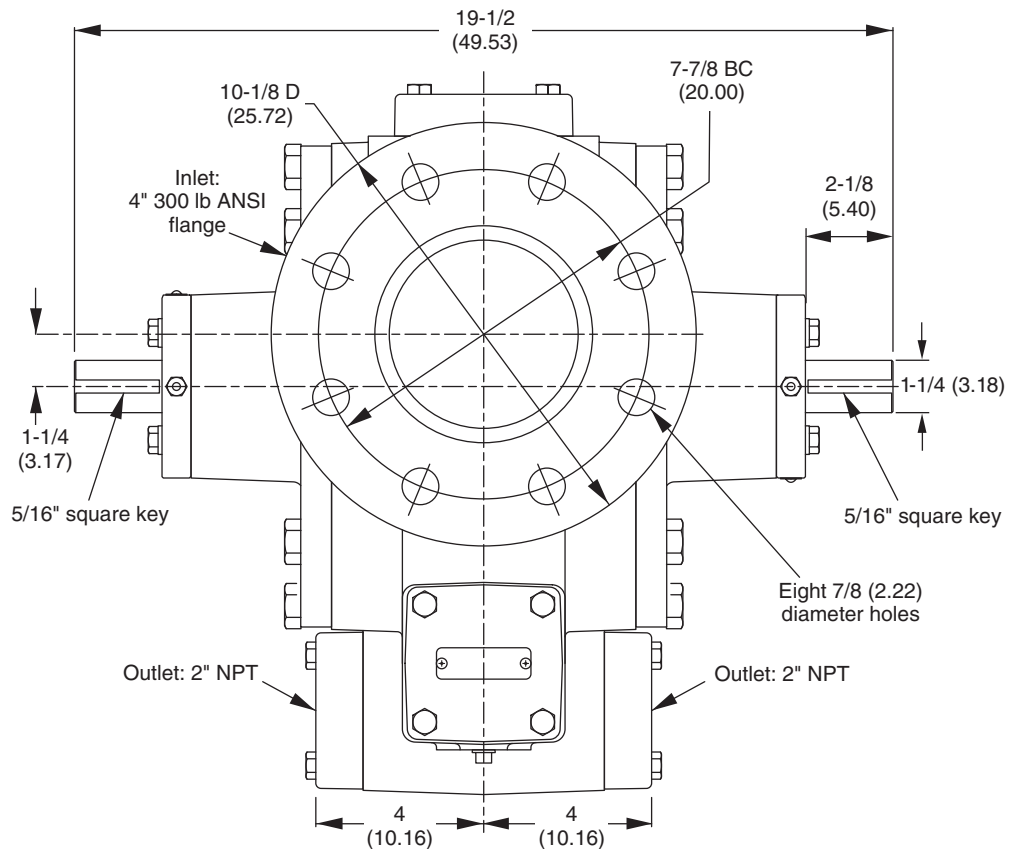

Appendix D—Outline Dimensions for Model Z2000

All dimensions are in inches (centimeters).

Appendix D—Outline Dimensions for Model Z3200

All dimensions are in inches (centimeters).

Appendix D—Outline Dimensions for Model Z3500

All dimensions are in inches (centimeters).

Appendix D—Outline Dimensions for Model Z4200

All dimensions are in inches (centimeters).

Appendix D—Outline Dimensions for Model Z4500

All dimensions are in inches (centimeters).

Appendix D—Outline Dimensions for Model ZH2000

All dimensions are in inches (centimeters).

Appendix D—Outline Dimensions for Model ZH3200

All dimensions are in inches (centimeters).

Appendix D—Outline Dimensions for Model ZH4200

All dimensions are in inches (centimeters).

Appendix D—Outline Dimensions for Z3500–103 Mounting

All dimensions are in inches (centimeters).

Appendix D—Outline Dimensions for Z4500–103 Mounting

All dimensions are in inches (centimeters).