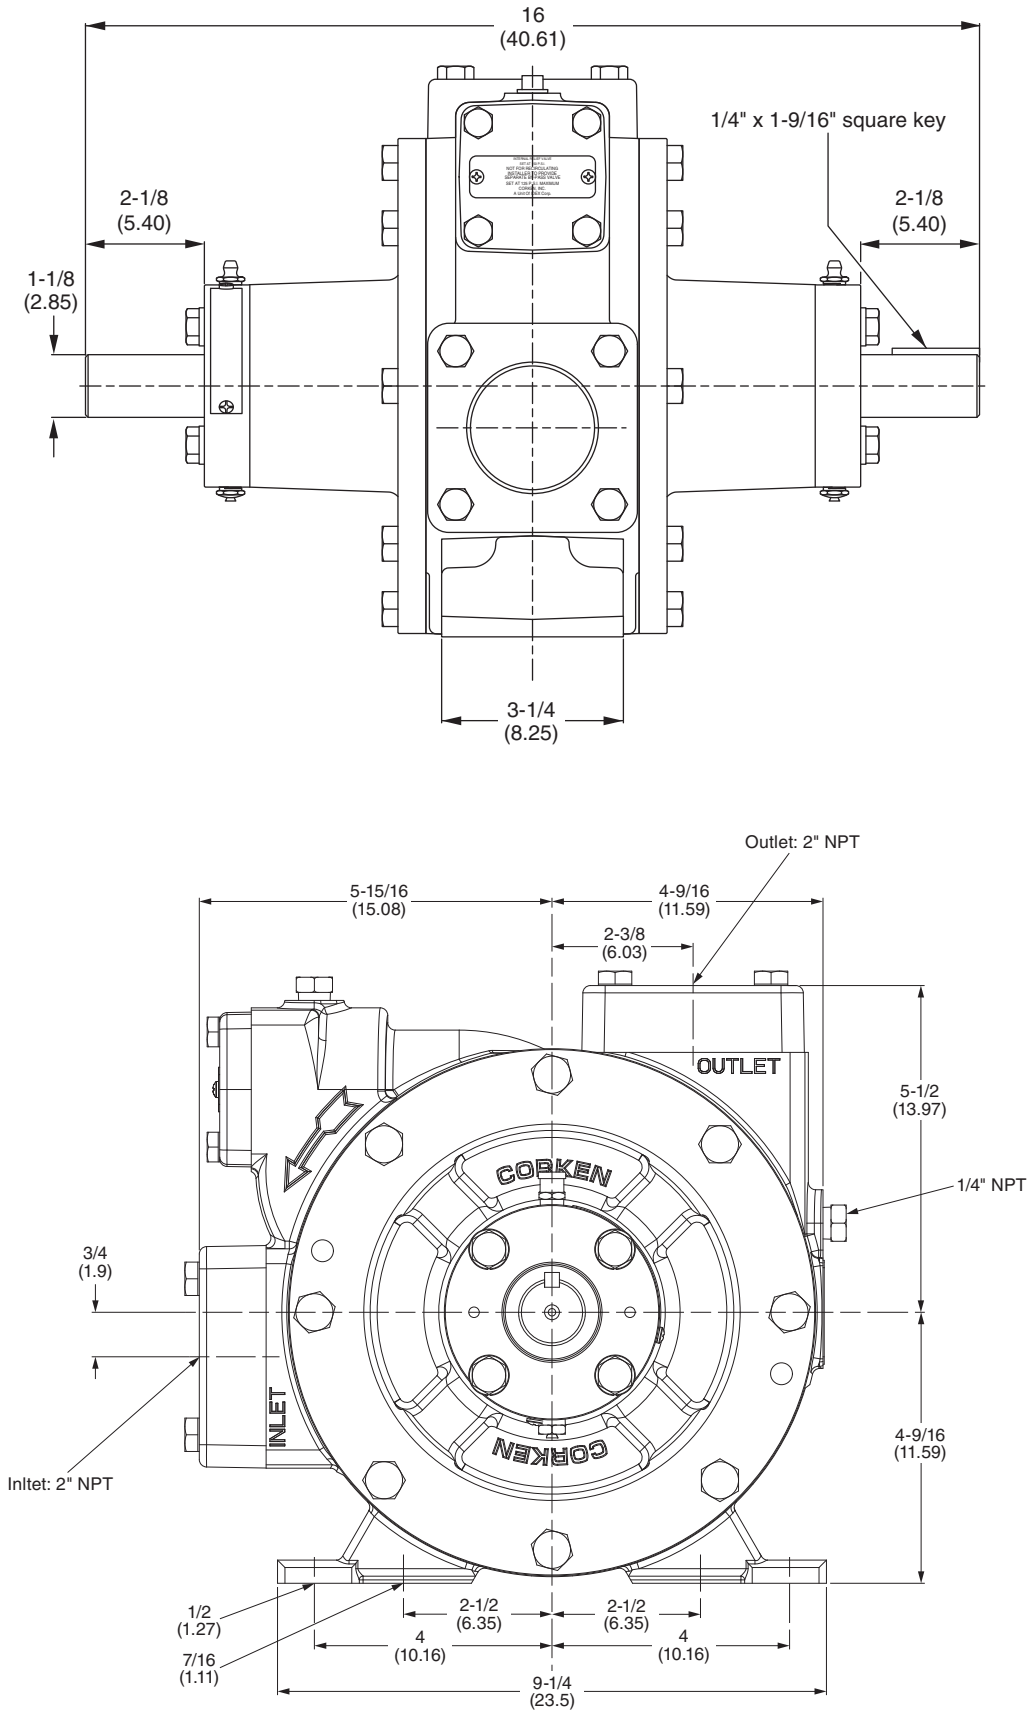

Appendix D—Outline Dimensions for Model Z2000

All dimensions are in inches (centimeters).

Appendix D—Outline Dimensions for Model Z3200

All dimensions are in inches (centimeters).

Appendix D—Outline Dimensions for Model Z3500

All dimensions are in inches (centimeters).

Appendix D—Outline Dimensions for Model Z4200

All dimensions are in inches (centimeters).

Appendix D—Outline Dimensions for Model Z4500

All dimensions are in inches (centimeters).

Appendix D—Outline Dimensions for Model ZH2000

All dimensions are in inches (centimeters).

Appendix D—Outline Dimensions for Model ZH3200

All dimensions are in inches (centimeters).

Appendix D—Outline Dimensions for Model ZH4200

All dimensions are in inches (centimeters).

Appendix D—Outline Dimensions for Z3500–103 Mounting

All dimensions are in inches (centimeters).

Appendix D—Outline Dimensions for Z4500–103 Mounting

All dimensions are in inches (centimeters).