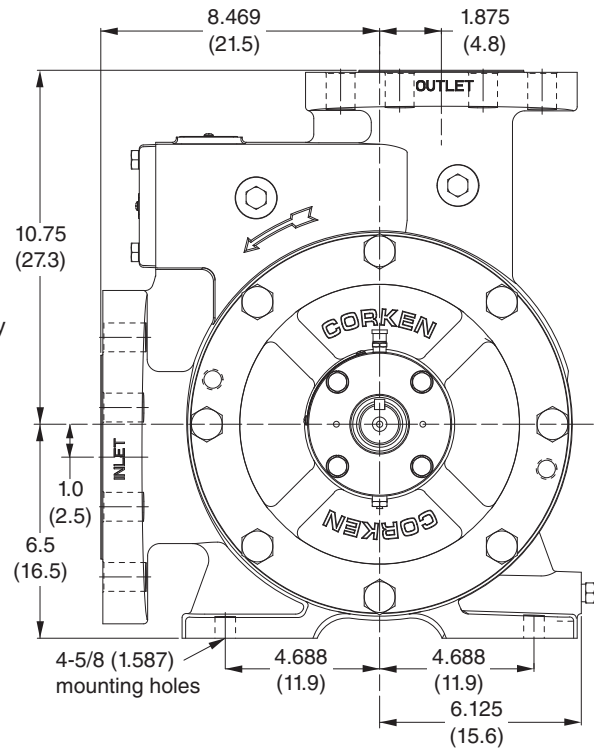

Appendix D—Outline Dimensions for Model Z2000

All dimensions are in inches (centimeters).

Appendix D—Outline Dimensions for Model Z3200

All dimensions are in inches (centimeters).

Appendix D—Outline Dimensions for Model Z3500

All dimensions are in inches (centimeters).

Appendix D—Outline Dimensions for Model Z4200

All dimensions are in inches (centimeters).

Appendix D—Outline Dimensions for Model Z4500

All dimensions are in inches (centimeters).

Appendix D—Outline Dimensions for Model ZH2000

All dimensions are in inches (centimeters).

Appendix D—Outline Dimensions for Model ZH3200

All dimensions are in inches (centimeters).

Appendix D—Outline Dimensions for Model ZH4200

All dimensions are in inches (centimeters).

Appendix D—Outline Dimensions for Z3500–103 Mounting

All dimensions are in inches (centimeters).

Appendix D—Outline Dimensions for Z4500–103 Mounting

All dimensions are in inches (centimeters).