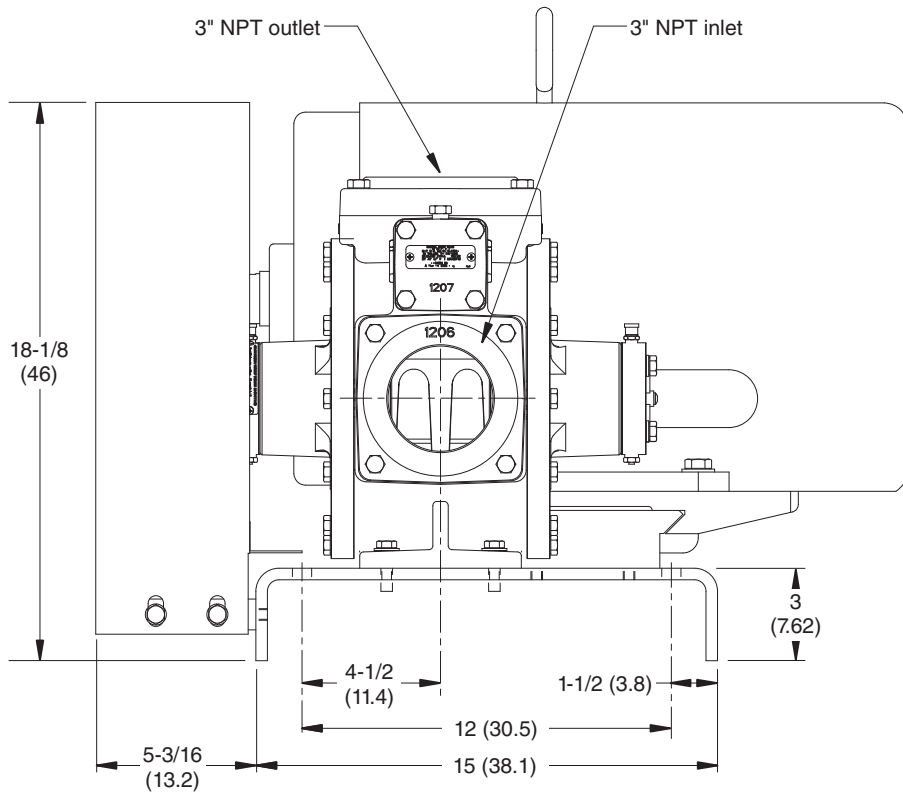

Appendix D—Outline Dimensions for Model Z2000

All dimensions are in inches (centimeters).

Appendix D—Outline Dimensions for Model Z3200

All dimensions are in inches (centimeters).

Appendix D—Outline Dimensions for Model Z3500

All dimensions are in inches (centimeters).

Appendix D—Outline Dimensions for Model Z4200

All dimensions are in inches (centimeters).

Appendix D—Outline Dimensions for Model Z4500

All dimensions are in inches (centimeters).

Appendix D—Outline Dimensions for Model ZH2000

All dimensions are in inches (centimeters).

Appendix D—Outline Dimensions for Model ZH3200

All dimensions are in inches (centimeters).

Appendix D—Outline Dimensions for Model ZH4200

All dimensions are in inches (centimeters).

Appendix D—Outline Dimensions for Z3500–103 Mounting

All dimensions are in inches (centimeters).

Appendix D—Outline Dimensions for Z4500–103 Mounting

All dimensions are in inches (centimeters).