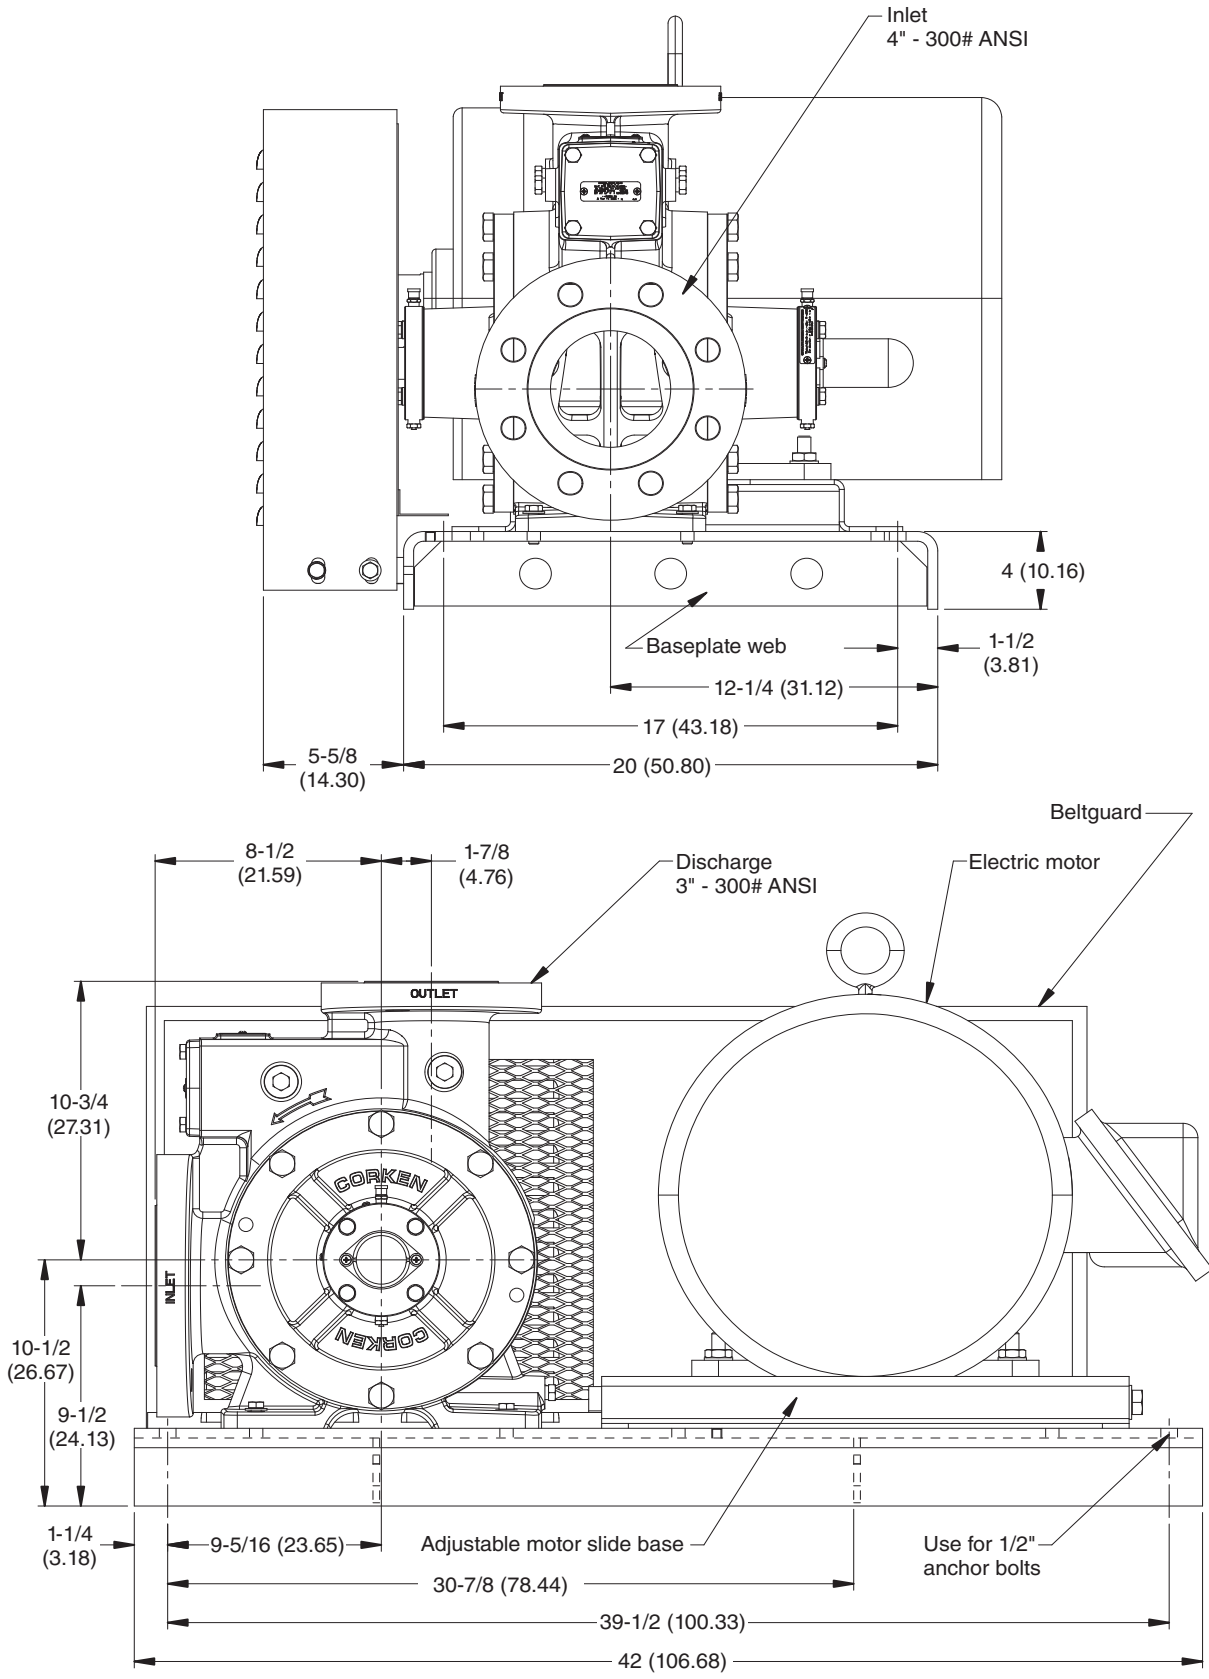

Appendix D—Outline Dimensions for Model Z2000

All dimensions are in inches (centimeters).

Appendix D—Outline Dimensions for Model Z3200

All dimensions are in inches (centimeters).

Appendix D—Outline Dimensions for Model Z3500

All dimensions are in inches (centimeters).

Appendix D—Outline Dimensions for Model Z4200

All dimensions are in inches (centimeters).

Appendix D—Outline Dimensions for Model Z4500

All dimensions are in inches (centimeters).

Appendix D—Outline Dimensions for Model ZH2000

All dimensions are in inches (centimeters).

Appendix D—Outline Dimensions for Model ZH3200

All dimensions are in inches (centimeters).

Appendix D—Outline Dimensions for Model ZH4200

All dimensions are in inches (centimeters).

Appendix D—Outline Dimensions for Z3500–103 Mounting

All dimensions are in inches (centimeters).

Appendix D—Outline Dimensions for Z4500–103 Mounting

All dimensions are in inches (centimeters).